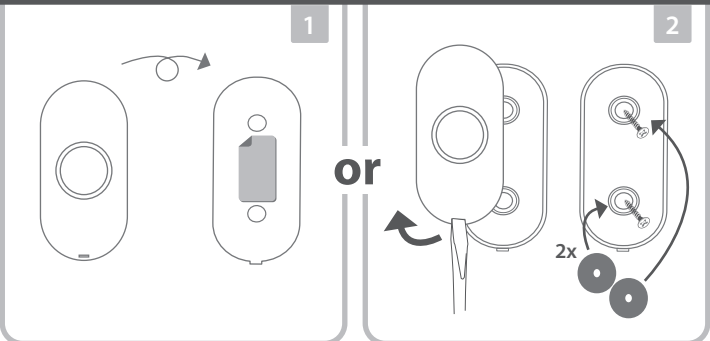

INSTALLATION | INSTALLATION | INSTALLATION | INSTALLATIE | INSTALLAZIONE | INSTALACIÓN