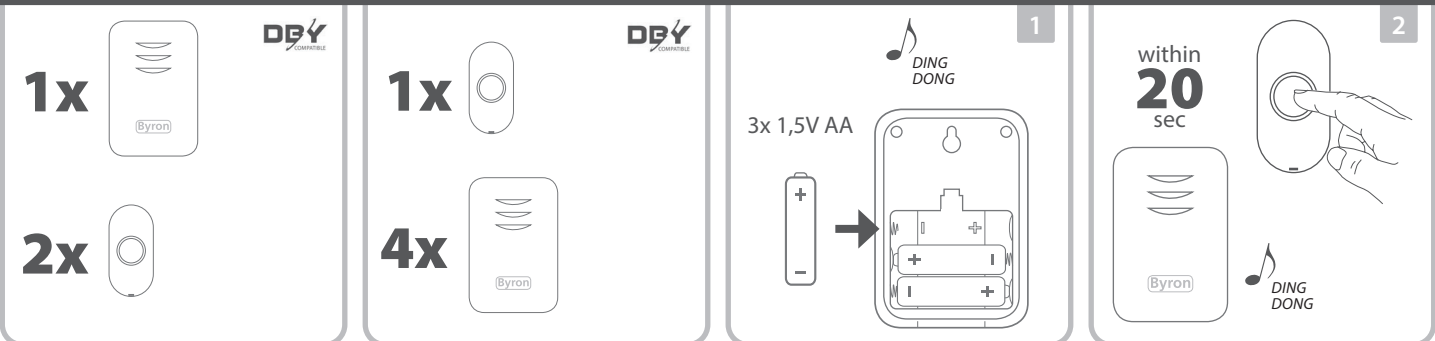

PAIRING MULTIPLE CHIMES | KOPPELN MEHRERER KLINGELN | JUMELAGE DE PLUSIEURS CARILLONS | MEERDERE DEURBELLEN KOPPELEN | ACCOPPIAMENTO MULTIPLO | EMPAREJANDO MÚLTIPLES TIMBRES